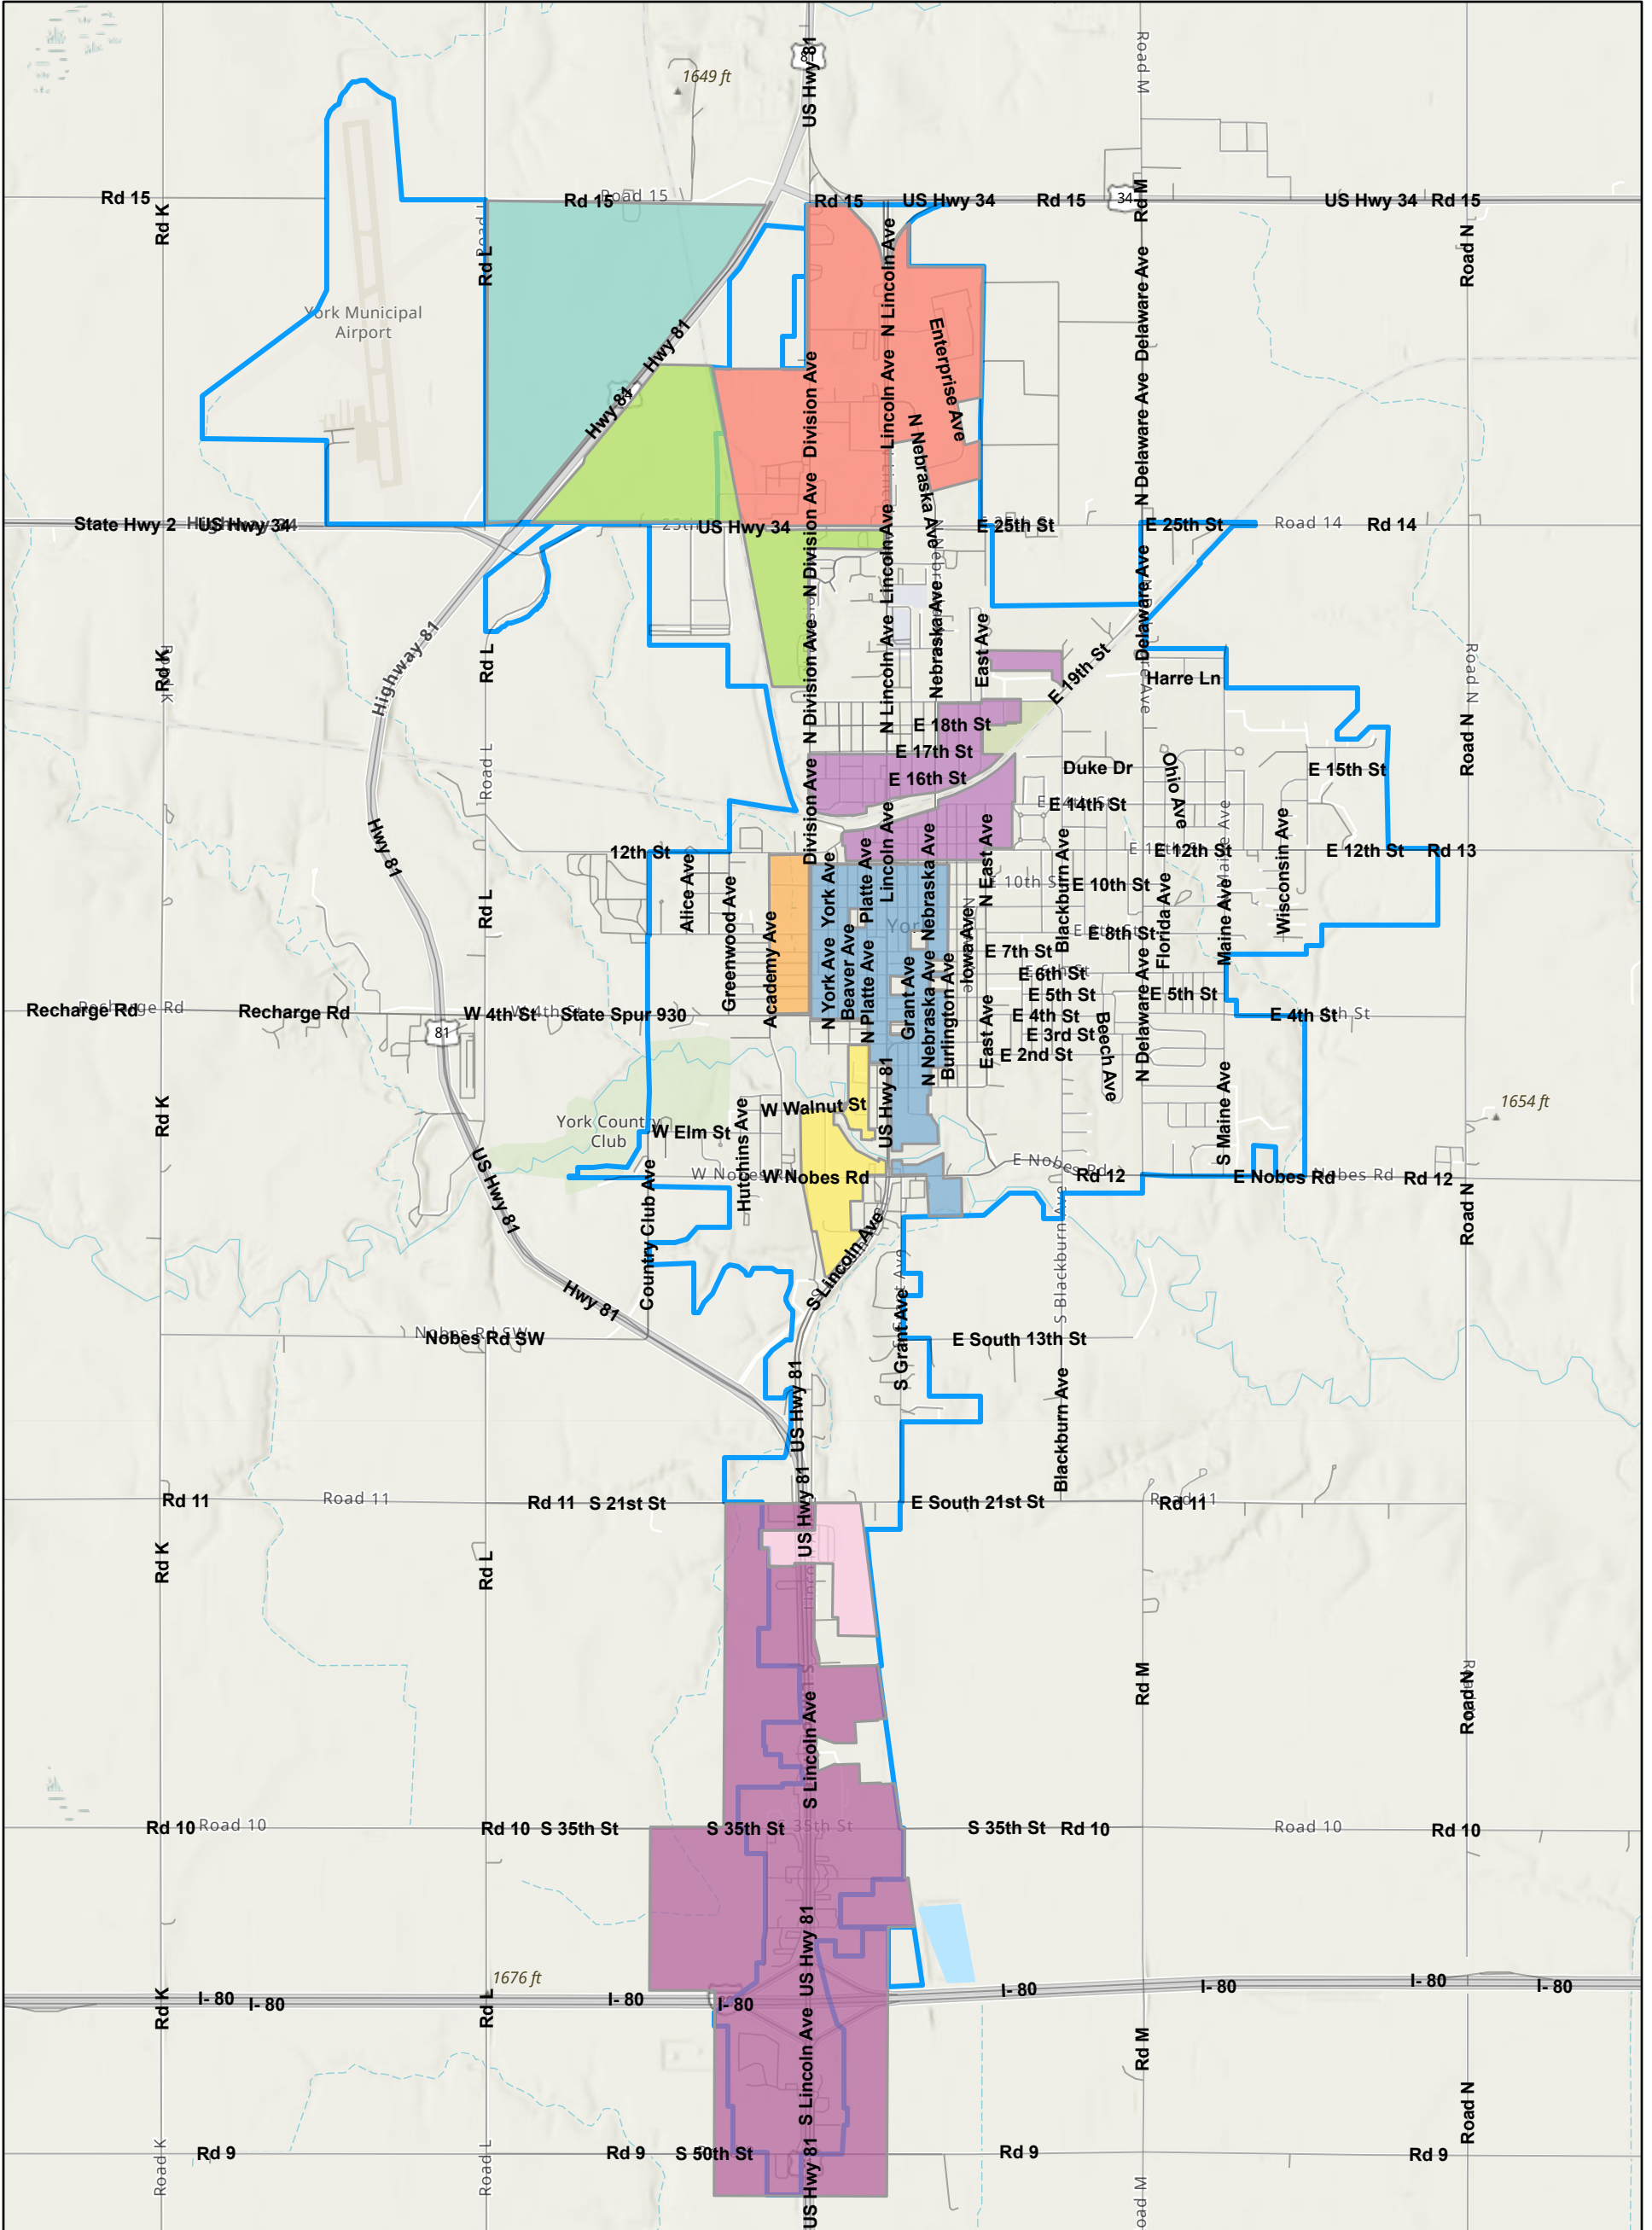

# York Redevelopment Areas

4/11/2024

Blight in City Limits w/out De-Blight

- 4-Amendment A
- York County Roads
- Other
- City Limits
- World Hillshade

Nebraska Game & Parks Commission, Esri, TomTom, Garmin, SafeGraph, GeoTechnologies, Inc, METI/NASA, USGS, EPA, NPS, USDA, USFWS  
Esri, NASA, NGA, USGS, FEMA